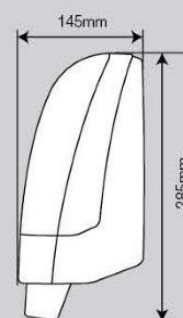

Packaging

Quantity : 6 units / Carton
Carton Size : 710(L) x 338(W) x 390(H)
CBM : 0.094 / carton
Gross Weight : \pm 13.1 kgs

Specifications

Colour Available : White
Material : ABS
Voltage : 240V~/ 50Hz
Rated Power : 1000W
Rate Current : 4.2A
Water Splash Proof : IPX1
Blowing Volume : 51m³/h
Air Speed : 9.8M/S
Shock Guard :
Product Dimensions : 210(L) x 145(W) x 285(H)

Colour Option

▲ White

Product Dimensions

Front View

Side View